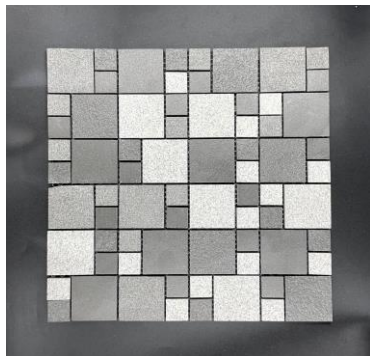

GLASS TILE & STONE

Porcelain Mosaic Modular Series

AVAILABLE COLORS

PM9232

PM9333

PM9535

PM9636

PM9737