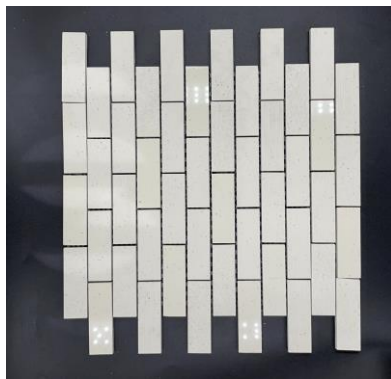

GLASS TILE & STONE

Porcelain Mosaic Brick Series

AVAILABLE COLORS

PB9222

PB9323

PB9525

PB9626

PB9727