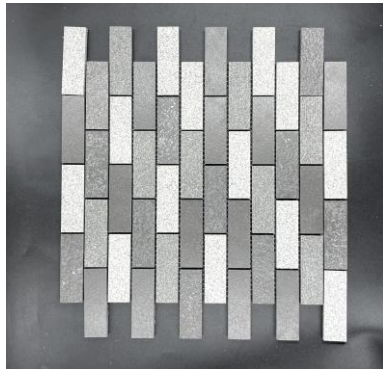

GLASS TILE & STONE

Porcelain Mosaic Brick Series

AVAILABLE COLORS

PB9222

PB9323

PB9525

PB9626

PB9727