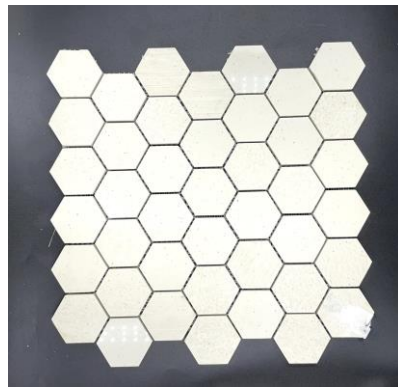

GLASS TILE & STONE

Porcelain Hexagon Series

AVAILABLE COLORS

PH9212

PH9313

PH9400

PH9515

PH9616

PH9717

PH9800

PH9825

PH9850

APPLICATIONS

INTERIOR FLOOR	INTERIOR WALL	EXTERIOR FLOOR	EXTERIOR WALL	SHOWER FLOOR	SHOWER WALL	KITCHEN BACK SPLASH	POOL	FIREPLACE OUTER WALL
YES	YES	YES	YES	YES	YES	YES	YES	YES
R/C	R/C	R/C	R/C	R/C	R/C	R/C	R/C	R/C
R/C: RESIDENTIAL OR COMMERCIAL APPLICATIONS						1 SHEET IS .97 SF		