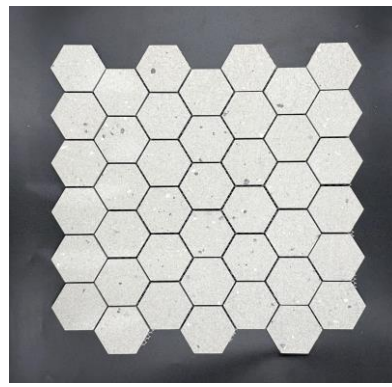

GLASS TILE & STONE

Porcelain Hexagon Series

AVAILABLE COLORS

PH9212

PH9313

PH9400

PH9515

PH9616

PH9717

PH9800

PH9825

PH9850

APPLICATIONS

INTERIOR FLOOR	INTERIOR WALL	EXTERIOR FLOOR	EXTERIOR WALL	SHOWER FLOOR	SHOWER WALL	KITCHEN BACK SPLASH	POOL	FIREPLACE OUTER WALL
YES	YES	YES	YES	YES	YES	YES	YES	YES
R/C	R/C	R/C	R/C	R/C	R/C	R/C	R/C	R/C
R/C: RESIDENTIAL OR COMMERCIAL APPLICATIONS						1 SHEET IS .97 SF		