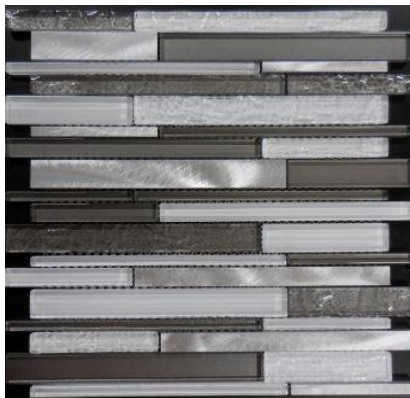

Transcendent Multi Width Glass Series

AVAILABLE COLORS

AL3200

AL3400

AL3500

APPLICATIONS

INTERIOR FLOOR	INTERIOR WALL	EXTERIOR FLOOR	EXTERIOR WALL	SHOWER FLOOR	SHOWER WALL	KITCHEN BACK SPLASH	POOL	FIREPLACE OUTER WALL
NO	YES	NO	NO	NO	YES	YES	NO	YES
	R/C				R/C	R/C		R/C

R/C: RESIDENTIAL OR COMMERCIAL APPLICATIONS

1 SHEET PER SF