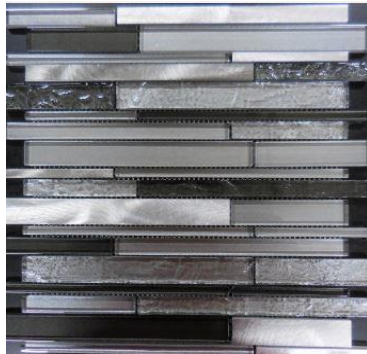

Transcendent Multi Width Glass Series

AVAILABLE COLORS

AL3200

AL3400

AL3500

APPLICATIONS

INTERIOR FLOOR	INTERIOR WALL	EXTERIOR FLOOR	EXTERIOR WALL	SHOWER FLOOR	SHOWER WALL	KITCHEN BACK SPLASH	POOL	FIREPLACE OUTER WALL
NO	YES	NO	NO	NO	YES	YES	NO	YES
	R/C				R/C	R/C		R/C

R/C: RESIDENTIAL OR COMMERCIAL APPLICATIONS

1 SHEET PER SF