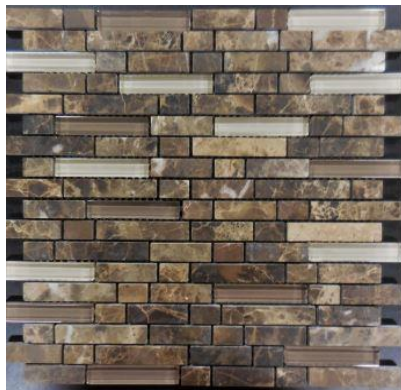

STONE BRICK MS SERIES

AVAILABLE COLORS

MS115

MS215

MS315

APPLICATIONS

INTERIOR FLOOR	INTERIOR WALL	EXTERIOR FLOOR	EXTERIOR WALL	SHOWER FLOOR	SHOWER WALL	KITCHEN BACK SPLASH	POOL	FIREPLACE OUTER WALL
NO	YES	NO	NO	NO	YES	YES	NO	YES
	R/C				R/C	R/C		R/C