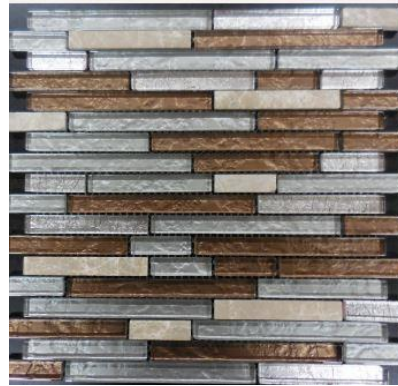

GLASS TILE & STONE

STONE BRICK SERIES

AVAILABLE COLORS

AL2304

AL705

AL710

AL740

AL750