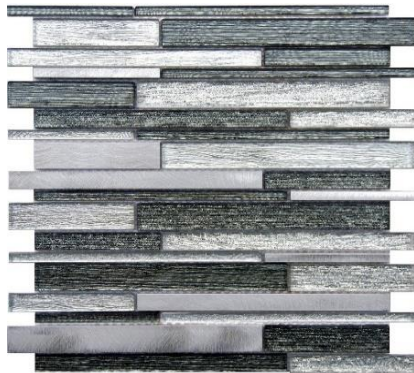

METALLIC FABRIC BRICK SERIES

AVAILABLE COLORS

AL4101

AL4102

AL4103

APPLICATIONS

INTERIOR FLOOR	INTERIOR WALL	EXTERIOR FLOOR	EXTERIOR WALL	SHOWER FLOOR	SHOWER WALL	KITCHEN BACK SPLASH	POOL	FIREPLACE OUTER WALL
NO	YES	NO	NO	NO	YES	YES	NO	YES
	R/C				R/C	R/C		R/C

R/C: RESIDENTIAL OR COMMERCIAL APPLICATIONS

1 SF PER SHEET